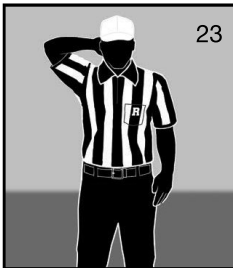

Appendix F

Official Football Signals

PlayPic®

<p>1</p>	<p>2</p>	<p>3</p>	
<p>Ready for play *Untimed down</p>	<p>Start the clock</p>	<p>Stop the clock</p>	
<p>4</p>	<p>5</p>	<p>6</p>	<p>7</p>
<p>TV/radio timeout</p>	<p>Touchdown Field Goal</p>	<p>Safety</p>	<p>Dead-ball foul/ touchback (move side to side)</p>
<p>8</p>	<p>9</p>	<p>10</p>	
<p>First down</p>	<p>Loss of down</p>	<p>Incomplete pass/unsuccesful try or field goal/penalty declined/ coin toss option deferred</p>	
<p>11</p>	<p>12</p>	<p>13</p>	<p>14</p>
<p>Legal touching</p>	<p>Inadvertent whistle</p>	<p>Disregard flag</p>	<p>End of period</p>
<p>15</p>	<p>16</p>	<p>17</p>	<p>18</p>
<p>Sideline warning</p>	<p>Illegal touching</p>	<p>Uncatchable pass</p>	<p>Offside B/Offside A or B on kickoff</p>

OFFICIAL SIGNALS

PlayPic®

19
False start/
Encroachment A
Illegal formation

20
Illegal motion (1 hand)
Illegal shift (2 hands)

21
Delay of game

22
Substitution
infraction

23
Equipment violation

24
Targeting

25
Horse-collar

26
Hands to the face

27
Unsportsmanlike
conduct

28
Illegal blindside
block

29
Sideline interference
Note: Face press box
when giving signal.

30
Running into or
roughing the kicker
or holder