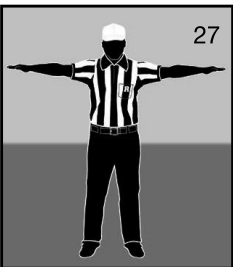

Appendix F

Official Football Signals

PlayPic®

<p>1</p>	<p>2</p>	<p>3</p>	
<p>Ready for play *Untimed down</p>	<p>Start the clock</p>	<p>Stop the clock</p>	
<p>4</p>	<p>5</p>	<p>6</p>	<p>7</p>
<p>TV/radio timeout</p>	<p>Touchdown Field Goal</p>	<p>Safety</p>	<p>Dead-ball foul/ touchback (move side to side)</p>
<p>8</p>	<p>9</p>	<p>10</p>	
<p>First down</p>	<p>Loss of down</p>	<p>Incomplete pass/unsuccesful try or field goal/penalty declined/ coin toss option deferred</p>	
<p>11</p>	<p>12</p>	<p>13</p>	<p>14</p>
<p>Legal touching</p>	<p>Inadvertent whistle</p>	<p>Disregard flag</p>	<p>End of period</p>
<p>15</p>	<p>16</p>	<p>17</p>	<p>18</p>
<p>Sideline warning</p>	<p>Illegal touching</p>	<p>Uncatchable pass</p>	<p>Offside B/Offside A or B on kickoff</p>

OFFICIAL SIGNALS

PlayPic®

19
False start/
Encroachment A
Illegal formation

20
Illegal motion (1 hand)
Illegal shift (2 hands)

21
Delay of game

22
Substitution
infraction

23
Equipment violation

24
Targeting

25
Horse-collar

26
Hands to the face

27
Unsportsmanlike
conduct

28
Illegal blindside
block

29
Sideline interference
Note: Face press box
when giving signal.

30
Running into or
roughing the kicker
or holder