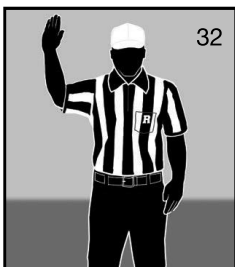

OFFICIAL SIGNALS

PlayPic®

19
False start/
Encroachment A
Illegal formation

20
Illegal motion (1 hand)
Illegal shift (2 hands)

21
Delay of game

22
Substitution
infraction

23
Equipment violation

24
Targeting

25
Horse-collar

26
Hands to the face

27
Unsportsmanlike
conduct

28
Illegal blindside
block

29
Sideline interference
Note: Face press box
when giving signal.

30
Running into or
roughing the kicker
or holder

31
Illegal batting/kicking
(for illegal kicking, follow
with a point toward foot)

32
Illegal fair catch

33
Pass interference
Kick-catching
interference

34
Roughing the passer

35
Illegal pass
Illegal forward handing
Note: Face press box
when giving signal.