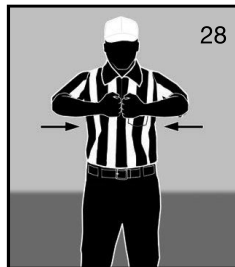

Appendix F

Official Football Signals

PlayPic®

<p>1</p>	<p>2</p>	<p>3</p>	
<p>Ready for play *Untimed down</p>	<p>Start the clock</p>	<p>Stop the clock</p>	
<p>4</p>	<p>5</p>	<p>6</p>	<p>7</p>
<p>TV/radio timeout</p>	<p>Touchdown Field Goal</p>	<p>Safety</p>	<p>Dead-ball foul/ touchback (move side to side)</p>
<p>8</p>	<p>9</p>	<p>10</p>	
<p>First down</p>	<p>Loss of down</p>	<p>Incomplete pass/unsuccesful try or field goal/penalty declined/ coin toss option deferred</p>	
<p>11</p>	<p>12</p>	<p>13</p>	<p>14</p>
<p>Legal touching</p>	<p>Inadvertent whistle</p>	<p>Disregard flag</p>	<p>End of period</p>
<p>15</p>	<p>16</p>	<p>17</p>	<p>18</p>
<p>Sideline warning</p>	<p>Illegal touching</p>	<p>Uncatchable pass</p>	<p>Offside B/Offside A or B on kickoff</p>

OFFICIAL SIGNALS

PlayPic®

19
False start/
Encroachment A
Illegal formation

20
Illegal motion (1 hand)
Illegal shift (2 hands)

21
Delay of game

22
Substitution
infraction

23
Equipment violation

24
Targeting

25
Horse-collar

26
Hands to the face

27
Unsportsmanlike
conduct

28
Illegal blindside
block

29
Sideline interference
Note: Face press box
when giving signal.

30
Running into or
roughing the kicker
or holder