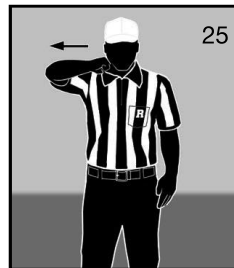

Appendix F

Official Football Signals

PlayPic®

<p>1</p>	<p>2</p>	<p>3</p>	
<p>Ready for play *Untimed down</p>	<p>Start the clock</p>	<p>Stop the clock</p>	
<p>4</p>	<p>5</p>	<p>6</p>	<p>7</p>
<p>TV/radio timeout</p>	<p>Touchdown Field Goal</p>	<p>Safety</p>	<p>Dead-ball foul/ touchback (move side to side)</p>
<p>8</p>	<p>9</p>	<p>10</p>	
<p>First down</p>	<p>Loss of down</p>	<p>Incomplete pass/unsuccesful try or field goal/penalty declined/ coin toss option deferred</p>	
<p>11</p>	<p>12</p>	<p>13</p>	<p>14</p>
<p>Legal touching</p>	<p>Inadvertent whistle</p>	<p>Disregard flag</p>	<p>End of period</p>
<p>15</p>	<p>16</p>	<p>17</p>	<p>18</p>
<p>Sideline warning</p>	<p>Illegal touching</p>	<p>Uncatchable pass</p>	<p>Offside B/Offside A or B on kickoff</p>

OFFICIAL SIGNALS

PlayPic®

19
False start/
Encroachment A
Illegal formation

20
Illegal motion (1 hand)
Illegal shift (2 hands)

21
Delay of game

22
Substitution
infraction

23
Equipment violation

24
Targeting

25
Horse-collar

26
Hands to the face

27
Unsportsmanlike
conduct

28
Illegal blindside
block

29
Sideline interference
Note: Face press box
when giving signal.

30
Running into or
roughing the kicker
or holder