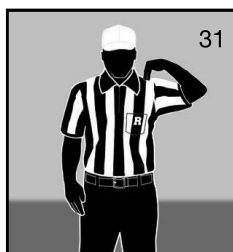

OFFICIAL SIGNALS

PlayPic®

19
False start/
Encroachment A
Illegal formation

20
Illegal motion (1 hand)
Illegal shift (2 hands)

21
Delay of game

22
Substitution
infraction

23
Equipment violation

24
Targeting

25
Horse-collar

26
Hands to the face

27
Unsportsmanlike
conduct

28
Illegal blindside
block

29
Sideline interference
Note: Face press box
when giving signal.

30
Running into or
roughing the kicker
or holder

31
Illegal batting/kicking
(for illegal kicking, follow
with a point toward foot)

32
Illegal fair catch

33
Pass interference
Kick-catching
interference

34
Roughing the passer

35
Illegal pass
Illegal forward handing
Note: Face press box
when giving signal.