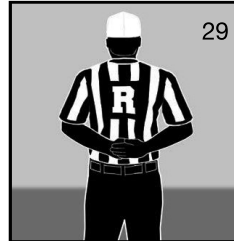

OFFICIAL SIGNALS

PlayPic®

19
False start/
Encroachment A
Illegal formation

20
Illegal motion (1 hand)
Illegal shift (2 hands)

21
Delay of game

22
Substitution
infraction

23
Equipment violation

24
Targeting

25
Horse-collar

26
Hands to the face

27
Unsportsmanlike
conduct

28
Illegal blindside
block

29
Sideline interference
Note: Face press box
when giving signal.

30
Running into or
roughing the kicker
or holder

31
Illegal batting/kicking
(for illegal kicking, follow
with a point toward foot)

32
Illegal fair catch

33
Pass interference
Kick-catching
interference

34
Roughing the passer

35
Illegal pass
Illegal forward handing
Note: Face press box
when giving signal.