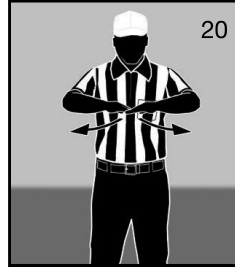

Appendix F

Official Football Signals

PlayPic®

<p>1</p>	<p>2</p>	<p>3</p>	
<p>Ready for play *Untimed down</p>	<p>Start the clock</p>	<p>Stop the clock</p>	
<p>4</p>	<p>5</p>	<p>6</p>	<p>7</p>
<p>TV/radio timeout</p>	<p>Touchdown Field Goal</p>	<p>Safety</p>	<p>Dead-ball foul/ touchback (move side to side)</p>
<p>8</p>	<p>9</p>	<p>10</p>	
<p>First down</p>	<p>Loss of down</p>	<p>Incomplete pass/unsuccesful try or field goal/penalty declined/ coin toss option deferred</p>	
<p>11</p>	<p>12</p>	<p>13</p>	<p>14</p>
<p>Legal touching</p>	<p>Inadvertent whistle</p>	<p>Disregard flag</p>	<p>End of period</p>
<p>15</p>	<p>16</p>	<p>17</p>	<p>18</p>
<p>Sideline warning</p>	<p>Illegal touching</p>	<p>Uncatchable pass</p>	<p>Offside B/Offside A or B on kickoff</p>

OFFICIAL SIGNALS

PlayPic®

19
False start/
Encroachment A
Illegal formation

20
Illegal motion (1 hand)
Illegal shift (2 hands)

21
Delay of game

22
Substitution
infraction

23
Equipment violation

24
Targeting

25
Horse-collar

26
Hands to the face

27
Unsportsmanlike
conduct

28
Illegal blindside
block

29
Sideline interference
Note: Face press box
when giving signal.

30
Running into or
roughing the kicker
or holder