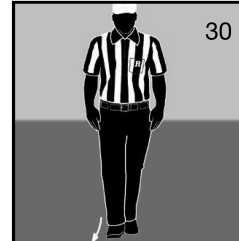

OFFICIAL SIGNALS

PlayPic®

19
False start/
Encroachment A
Illegal formation

20
Illegal motion (1 hand)
Illegal shift (2 hands)

21
Delay of game

22
Substitution
infraction

23
Equipment violation

24
Targeting

25
Horse-collar

26
Hands to the face

27
Unsportsmanlike
conduct

28
Illegal blindside
block

29
Sideline interference
Note: Face press box
when giving signal.

30
Running into or
roughing the kicker
or holder

31
Illegal batting/kicking
(for illegal kicking, follow
with a point toward foot)

32
Illegal fair catch

33
Pass interference
Kick-catching
interference

34
Roughing the passer

35
Illegal pass
Illegal forward handing
Note: Face press box
when giving signal.