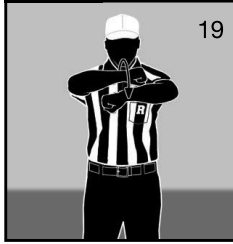

Appendix F

Official Football Signals

PlayPic®

<p>1</p>	<p>2</p>	<p>3</p>	
<p>Ready for play *Untimed down</p>	<p>Start the clock</p>	<p>Stop the clock</p>	
<p>4</p>	<p>5</p>	<p>6</p>	<p>7</p>
<p>TV/radio timeout</p>	<p>Touchdown Field Goal</p>	<p>Safety</p>	<p>Dead-ball foul/ touchback (move side to side)</p>
<p>8</p>	<p>9</p>	<p>10</p>	
<p>First down</p>	<p>Loss of down</p>	<p>Incomplete pass/unsuccesful try or field goal/penalty declined/ coin toss option deferred</p>	
<p>11</p>	<p>12</p>	<p>13</p>	<p>14</p>
<p>Legal touching</p>	<p>Inadvertent whistle</p>	<p>Disregard flag</p>	<p>End of period</p>
<p>15</p>	<p>16</p>	<p>17</p>	<p>18</p>
<p>Sideline warning</p>	<p>Illegal touching</p>	<p>Uncatchable pass</p>	<p>Offside B/Offside A or B on kickoff</p>

OFFICIAL SIGNALS

PlayPic®

19
False start/
Encroachment A
Illegal formation

20
Illegal motion (1 hand)
Illegal shift (2 hands)

21
Delay of game

22
Substitution
infraction

23
Equipment violation

24
Targeting