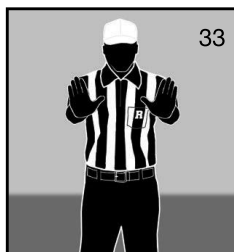

OFFICIAL SIGNALS

PlayPic®

19
False start/
Encroachment A
Illegal formation

20
Illegal motion (1 hand)
Illegal shift (2 hands)

21
Delay of game

22
Substitution
infraction

23
Equipment violation

24
Targeting

25
Horse-collar

26
Hands to the face

27
Unsportsmanlike
conduct

28
Illegal blindside
block

29
Sideline interference
Note: Face press box
when giving signal.

30
Running into or
roughing the kicker
or holder

31
Illegal batting/kicking
(for illegal kicking, follow
with a point toward foot)

32
Illegal fair catch

33
Pass interference
Kick-catching
interference

34
Roughing the passer

35
Illegal pass
Illegal forward handing
Note: Face press box
when giving signal.