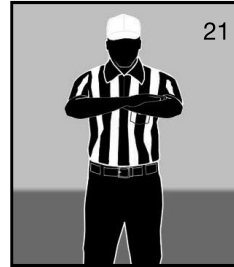

Appendix F

Official Football Signals

PlayPic®

<p>1</p>	<p>2</p>	<p>3</p>	
<p>Ready for play *Untimed down</p>	<p>Start the clock</p>	<p>Stop the clock</p>	
<p>4</p>	<p>5</p>	<p>6</p>	<p>7</p>
<p>TV/radio timeout</p>	<p>Touchdown Field Goal</p>	<p>Safety</p>	<p>Dead-ball foul/ touchback (move side to side)</p>
<p>8</p>	<p>9</p>	<p>10</p>	
<p>First down</p>	<p>Loss of down</p>	<p>Incomplete pass/unsuccesful try or field goal/penalty declined/ coin toss option deferred</p>	
<p>11</p>	<p>12</p>	<p>13</p>	<p>14</p>
<p>Legal touching</p>	<p>Inadvertent whistle</p>	<p>Disregard flag</p>	<p>End of period</p>
<p>15</p>	<p>16</p>	<p>17</p>	<p>18</p>
<p>Sideline warning</p>	<p>Illegal touching</p>	<p>Uncatchable pass</p>	<p>Offside B/Offside A or B on kickoff</p>

OFFICIAL SIGNALS

PlayPic®

19
False start/
Encroachment A
Illegal formation

20
Illegal motion (1 hand)
Illegal shift (2 hands)

21
Delay of game

22
Substitution
infraction

23
Equipment violation

24
Targeting

25
Horse-collar

26
Hands to the face

27
Unsportsmanlike
conduct

28
Illegal blindside
block

29
Sideline interference
Note: Face press box
when giving signal.

30
Running into or
roughing the kicker
or holder